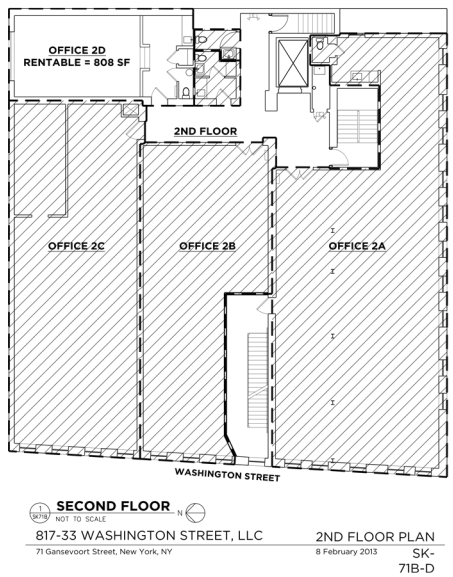

PRIME MEATPACKING OFFICE AVAILABLE
71 Gansevoort St
 Right Near Highline

PREMISES

Office 2D 808 sq/ft
 Availability Immediately

FEATURES

- Office Built
- Private Bathroom
- Kitchenette
- Direct Electric
- Skylights
- HVAC