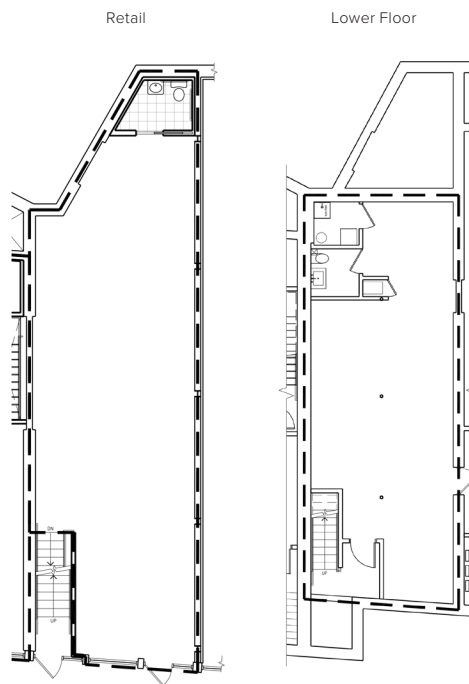

FLOORPLANS