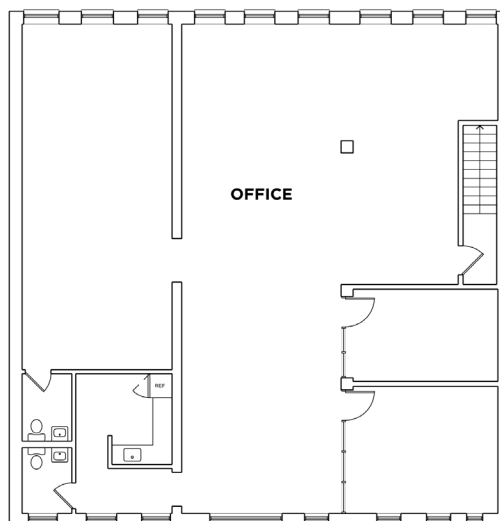

FLOORPLANS

2nd Floor