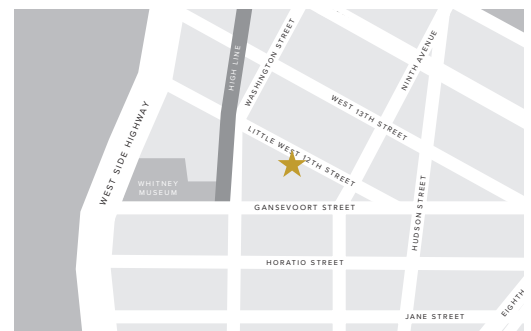

PRIME MEATPACKING OFFICE AVAILABLE

32 Little West 12th Street / 2nd Floor

between Ninth Avenue and Washington Street

PREMISES

2nd Floor Office 3,787 sq ft
 Availability August 2024

FEATURES

- Private entrance
- 12 ft ceilings
- Move-in condition
- Column free

FLOORPLANS

2nd Floor

LOCATION

NEIGHBORS

- Anine Bing
- Apple
- Brunello Cucinelli
- Christian Louboutin
- Diane Von Furstenburg
- Gansevoort Hotel
- Golden Goose
- Hermes
- Loro Piana
- Match.com
- Pastis
- Restoration Hardware & Hotel
- Rolex Boutique
- Saint Laurent
- Samsung
- Soho House
- The Standard Hotel
- Tesla
- Theory
- Vince
- Warby Parker
- Whitney Museum
- Zadig & Voltaire
- Zegna