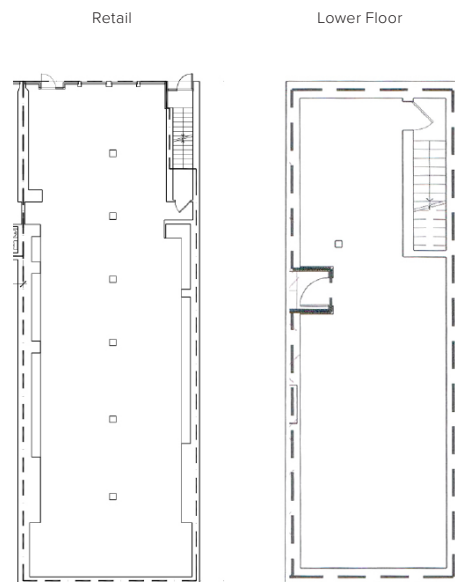

FLOORPLANS