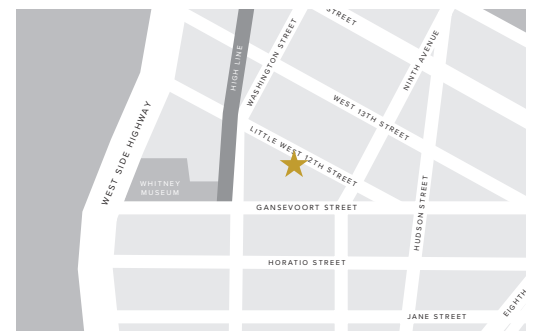

PRIME MEATPACKING RETAIL AVAILABLE

34 Little West 12th Street

between Ninth Avenue and Washington Street

PREMISES

Ground Floor	3,215 sq ft
Lower Level	850 sq ft
Frontage	28 ft
Ceiling Height	12 ft
Availability	Leased

FEATURES

- High traffic location
- Around corner from the High Line main entrance and Whitney Museum
- Move-in ready
- Column free
- Finished lower level
- Separate meters

FLOORPLANS

LOCATION

NEIGHBORS

- Anine Bing
- Apple
- Brunello Cucinelli
- Christian Louboutin
- Diane Von Furstenburg
- Gansevoort Hotel
- Golden Goose
- Hermes
- Loro Piana
- Match.com
- Pastis
- Restoration Hardware & Hotel
- Rolex Boutique
- Saint Laurent
- Samsung
- Soho House
- The Standard Hotel
- Tesla
- Theory
- Vince
- Warby Parker
- Whitney Museum
- Zadig & Voltaire
- Zegna