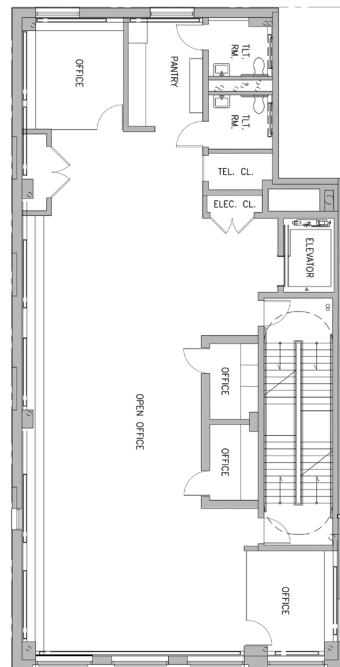

FLOORPLANS