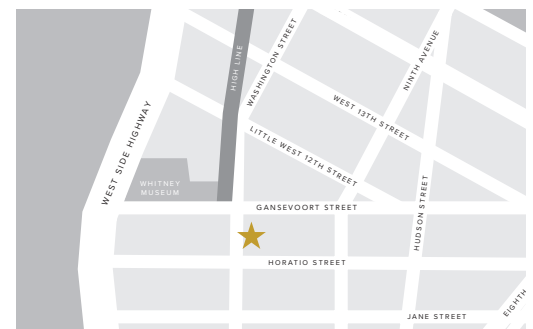

PRIME MEATPACKING RETAIL AVAILABLE

803 Washington Street

between Horatio Street and Gansevoort Street

PREMISES

Ground Floor	725 sq ft
Lower Level	774 sq ft
Frontage	13 ft
Ceiling Height	10 ft
Availability	Leased

FEATURES

- High traffic location
- Across from the High Line main entrance and Whitney Museum
- Possible access to a rear garden
- Move-in ready
- Café and other uses considered
- Column free
- Finished lower level
- Separate meters

FLOORPLANS

LOCATION

NEIGHBORS

- Anine Bing
- Apple
- Brunello Cucinelli
- Christian Louboutin
- Diane Von Furstenburg
- Gansevoort Hotel
- Golden Goose
- Hermes
- Loro Piana
- Match.com
- Pastis
- Restoration Hardware & Hotel
- Rolex Boutique
- Saint Laurent
- Soho House
- The Standard Hotel
- Tesla
- Theory
- Vince
- Warby Parker
- Whitney Museum
- Zadig & Voltaire
- Zegna