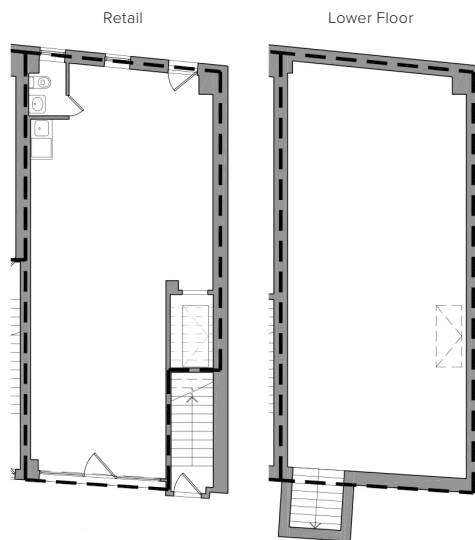

FLOORPLANS