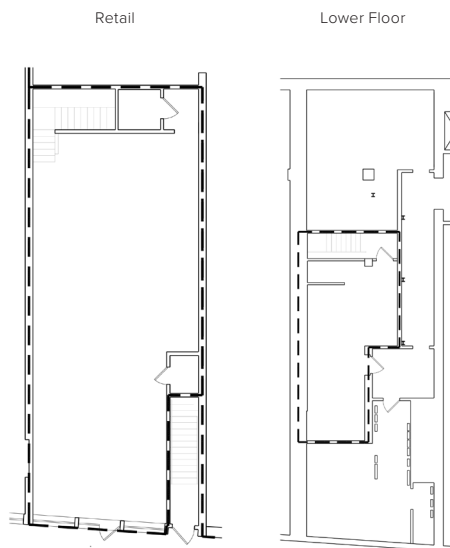

FLOORPLANS