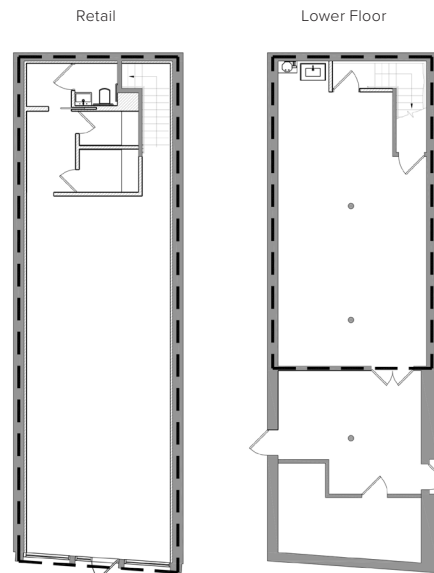

FLOORPLANS