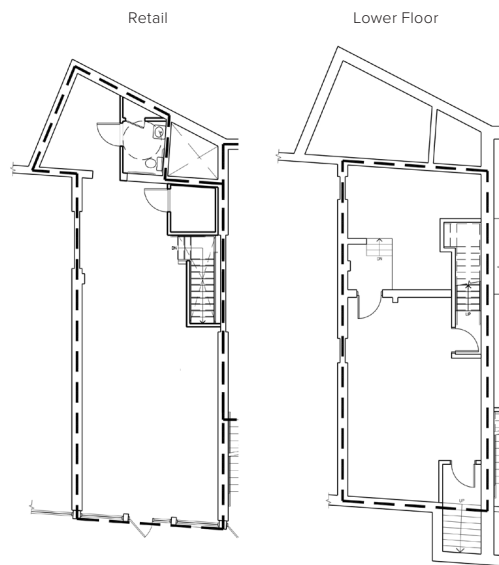

FLOORPLANS