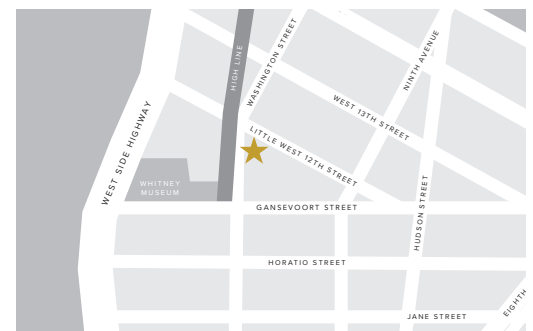

PRIME MEATPACKING RETAIL AVAILABLE

831 Washington Street

between Gansevoort Street and Little West 12th Street

PREMISES

Ground Floor	2,125 sq ft
Lower Level	517 sq ft
Frontage	23 ft
Ceiling Height	10 ft
Availability	Leased

FEATURES

- High traffic location
- Across from the High Line main entrance and Whitney Museum
- Move-in ready
- Column free
- Finished lower level
- Separate meters

FLOORPLANS

LOCATION

NEIGHBORS

- Anine Bing
- Apple
- Brunello Cucinelli
- Christian Louboutin
- Diane Von Furstenburg
- Gansevoort Hotel
- Golden Goose
- Hermes
- Loro Piana
- Match.com
- Patis
- Restoration Hardware & Hotel
- Rolex Boutique
- Saint Laurent
- Soho House
- The Standard Hotel
- Tesla
- Theory
- Vince
- Warby Parker
- Whitney Museum
- Zadig & Voltaire
- Zegna