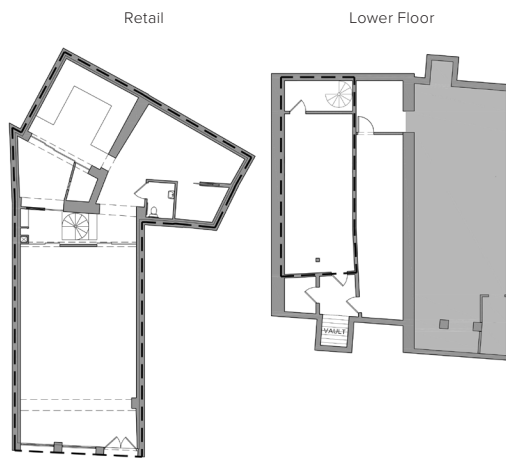

FLOORPLANS